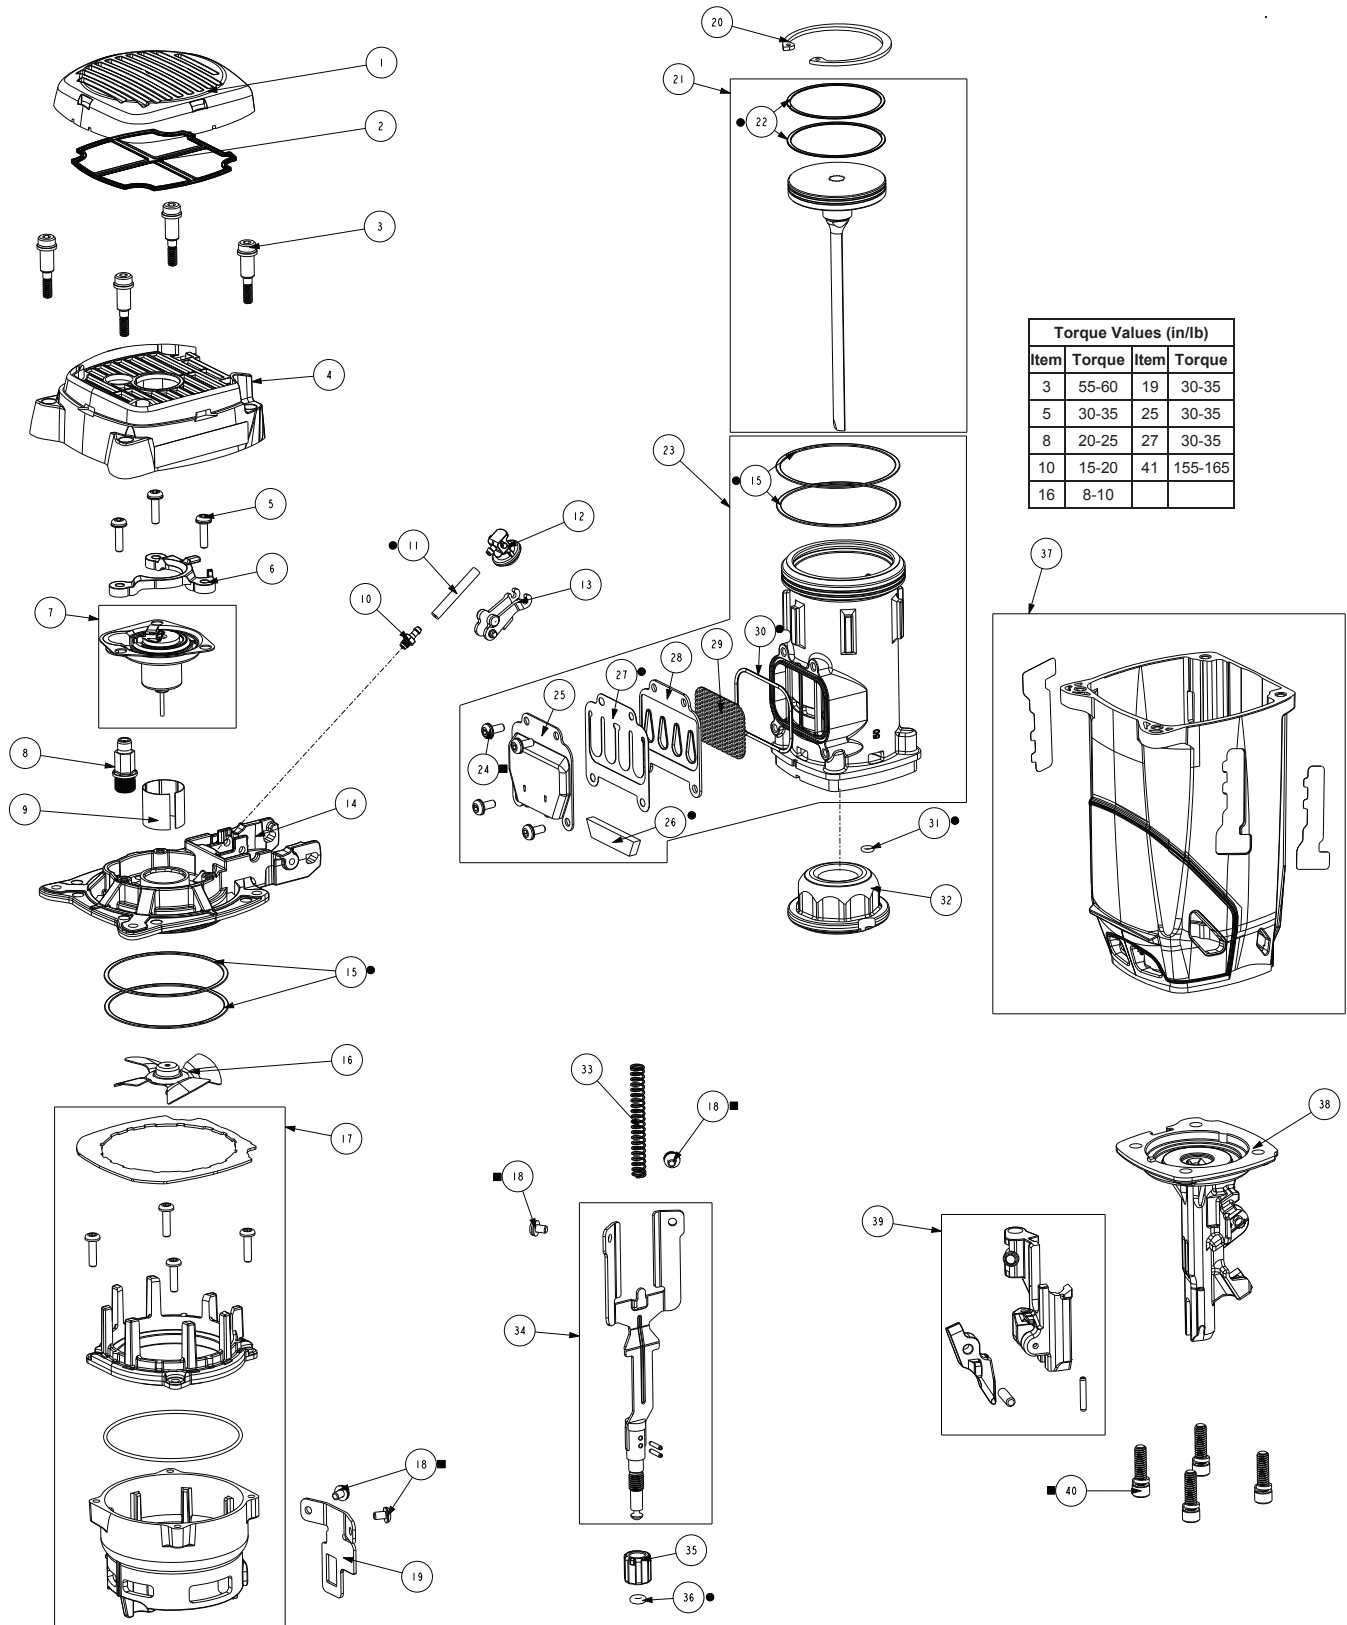

Part No. 906250
Model CF150-PP

Torque Values (in/lb)			
Item	Torque	Item	Torque
3	55-60	19	30-35
5	30-35	25	30-35
8	20-25	27	30-35
10	15-20	41	155-165
16	8-10		

- Service Kit Item
- Loctite® 242

All parts sold as single items unless described as a pack, set or forms part of an assembly (multiple items defined within a box). A part with no item number is only available in an assembly.