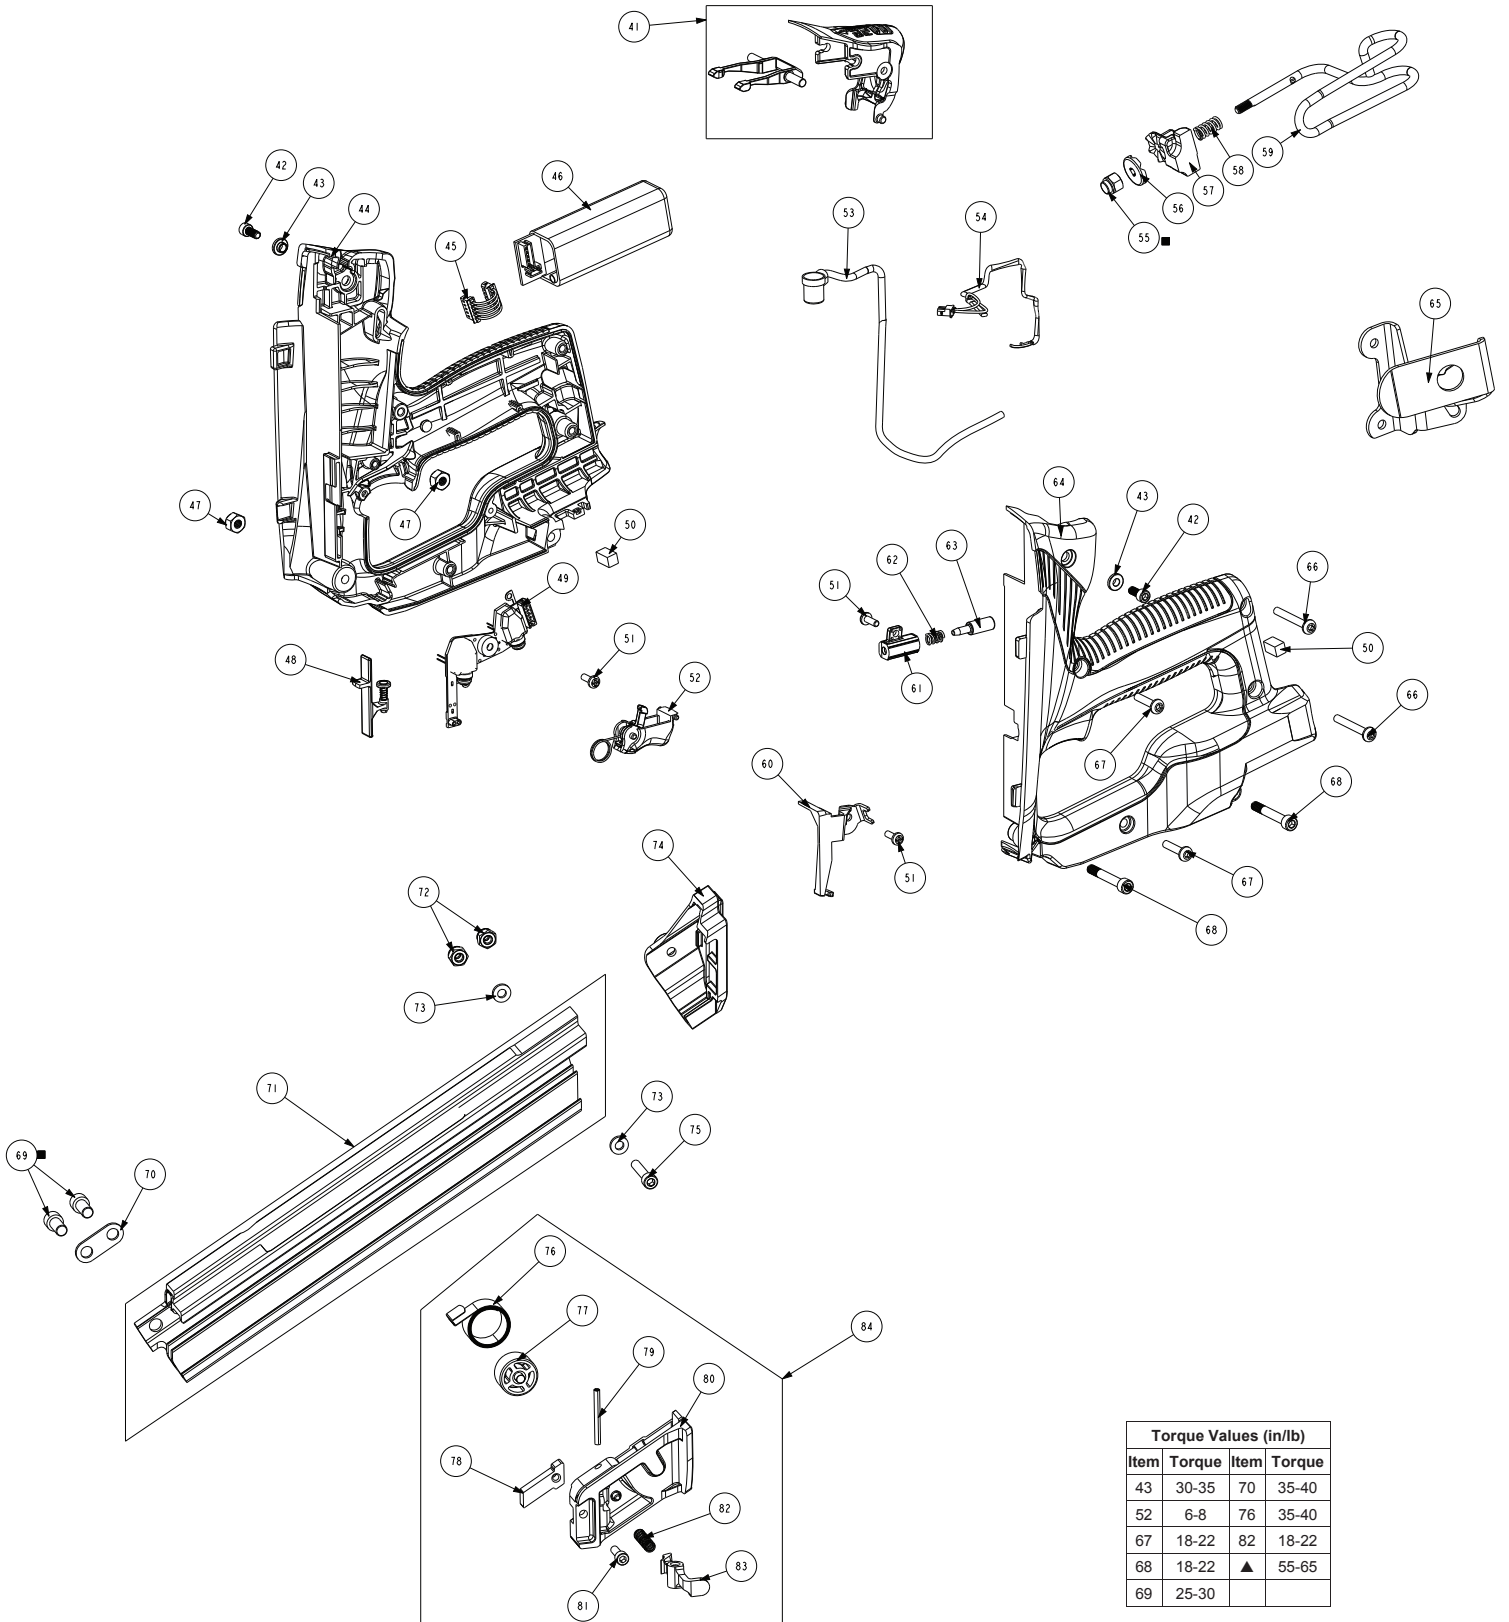

Part No. 906250
Model CF150-PP

Torque Values (in/lb)			
Item	Torque	Item	Torque
3	55-60	19	30-35
5	30-35	25	30-35
8	20-25	27	30-35
10	15-20	41	155-165
16	8-10		

- Service Kit Item
- Loctite® 242

All parts sold as single items unless described as a pack, set or forms part of an assembly (multiple items defined within a box). A part with no item number is only available in an assembly.

Schematics (cont.)

Part No. 906250
Model CF150-PP

Torque Values (in/lb)			
Item	Torque	Item	Torque
43	30-35	70	35-40
52	6-8	76	35-40
67	18-22	82	18-22
68	18-22	▲	55-65
69	25-30		

● Service Kit Item
■ Loctite® 242